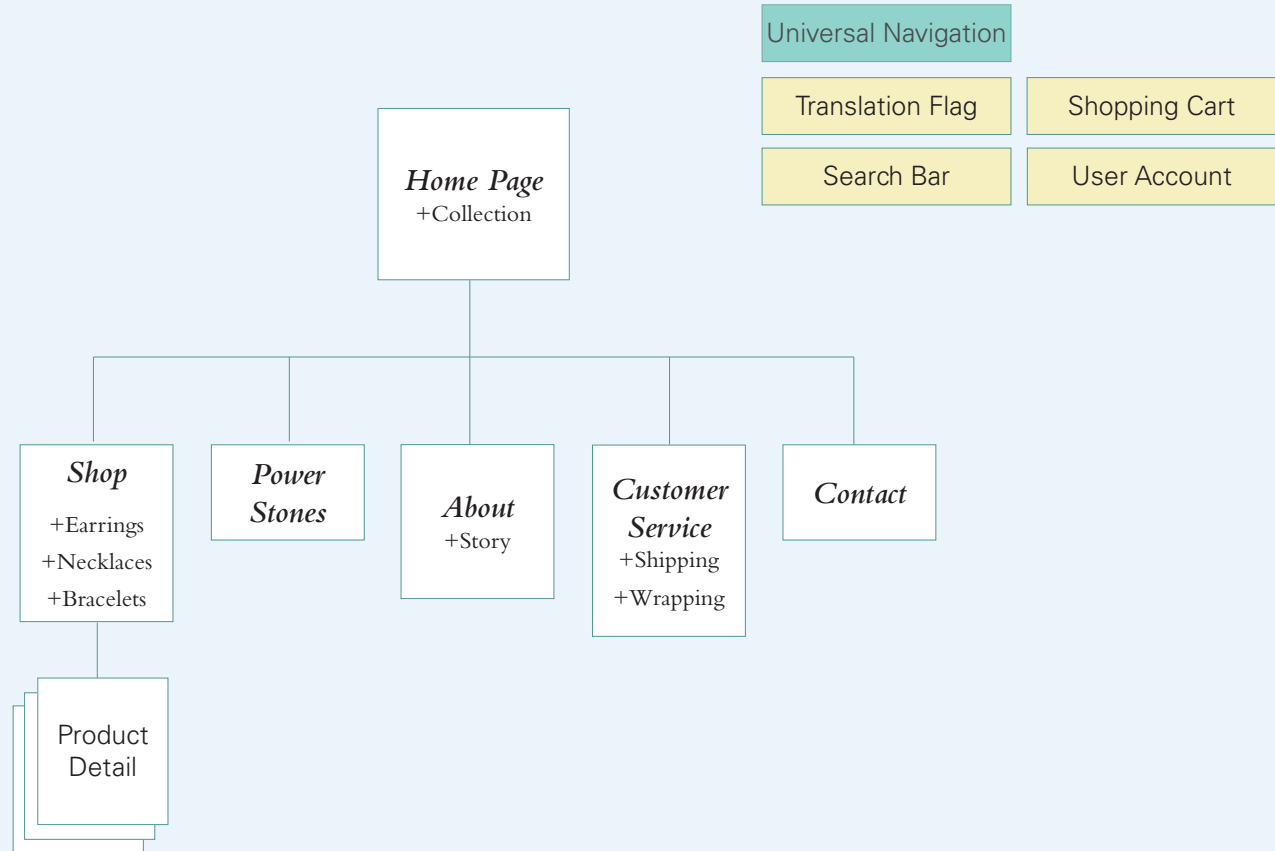

## *Functional Specifications*

- + Search Function
- + User Login/Sign Up
- + Shopping Cart
- + Social Media Links
- + Customer Service Information Links  
(Returns/Exchanges/Shipping)
- + Translation Function

*Candy Beach Jewelry*

# Site Map

Footer Navigation

Facebook

Instagram

Copyright

*Candy Beach Jewelry*